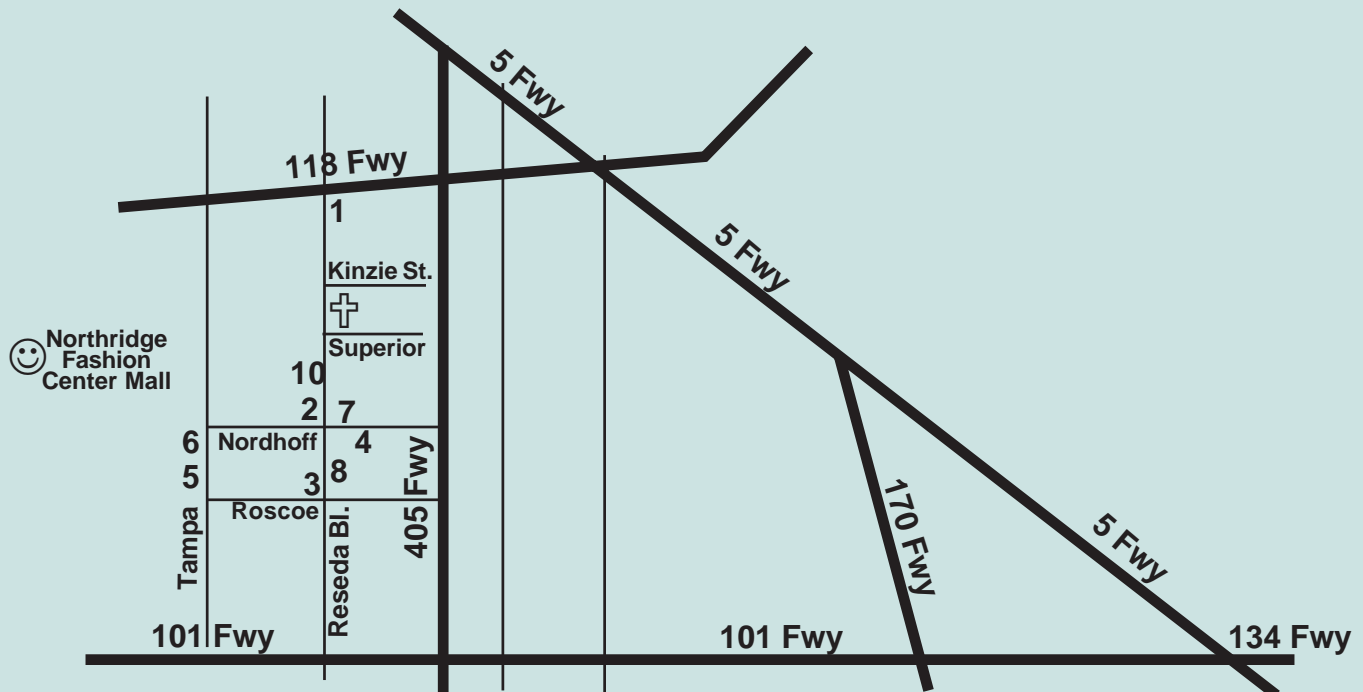

(☩=Our Lady of Lourdes)

Taking the 5 Fwy North:

I-5 North. to 118 Fwy West. Take Exit 38 toward Reseda Blvd. Turn right onto Rinaldi St. Take first right onto Reseda Blvd. Turn left onto Kinzie St. Our Lady of Lourdes will be on the right.