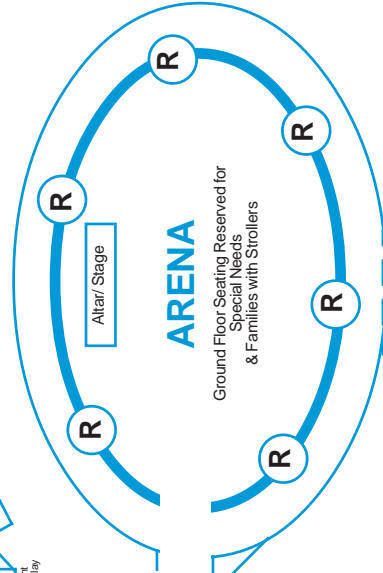

# ANAHEIM CONVENTION CENTER MAP

## TOP VIEW LEVEL 3

## TOP VIEW LEVEL 2

## TOP VIEW LEVEL 1

Disneyland  
Disney's California Adventure  
KATELLAAVENUE

R = Restroom

HILTON HOTEL

MARLIOTT HOTEL  
Grand Salon Ballrooms