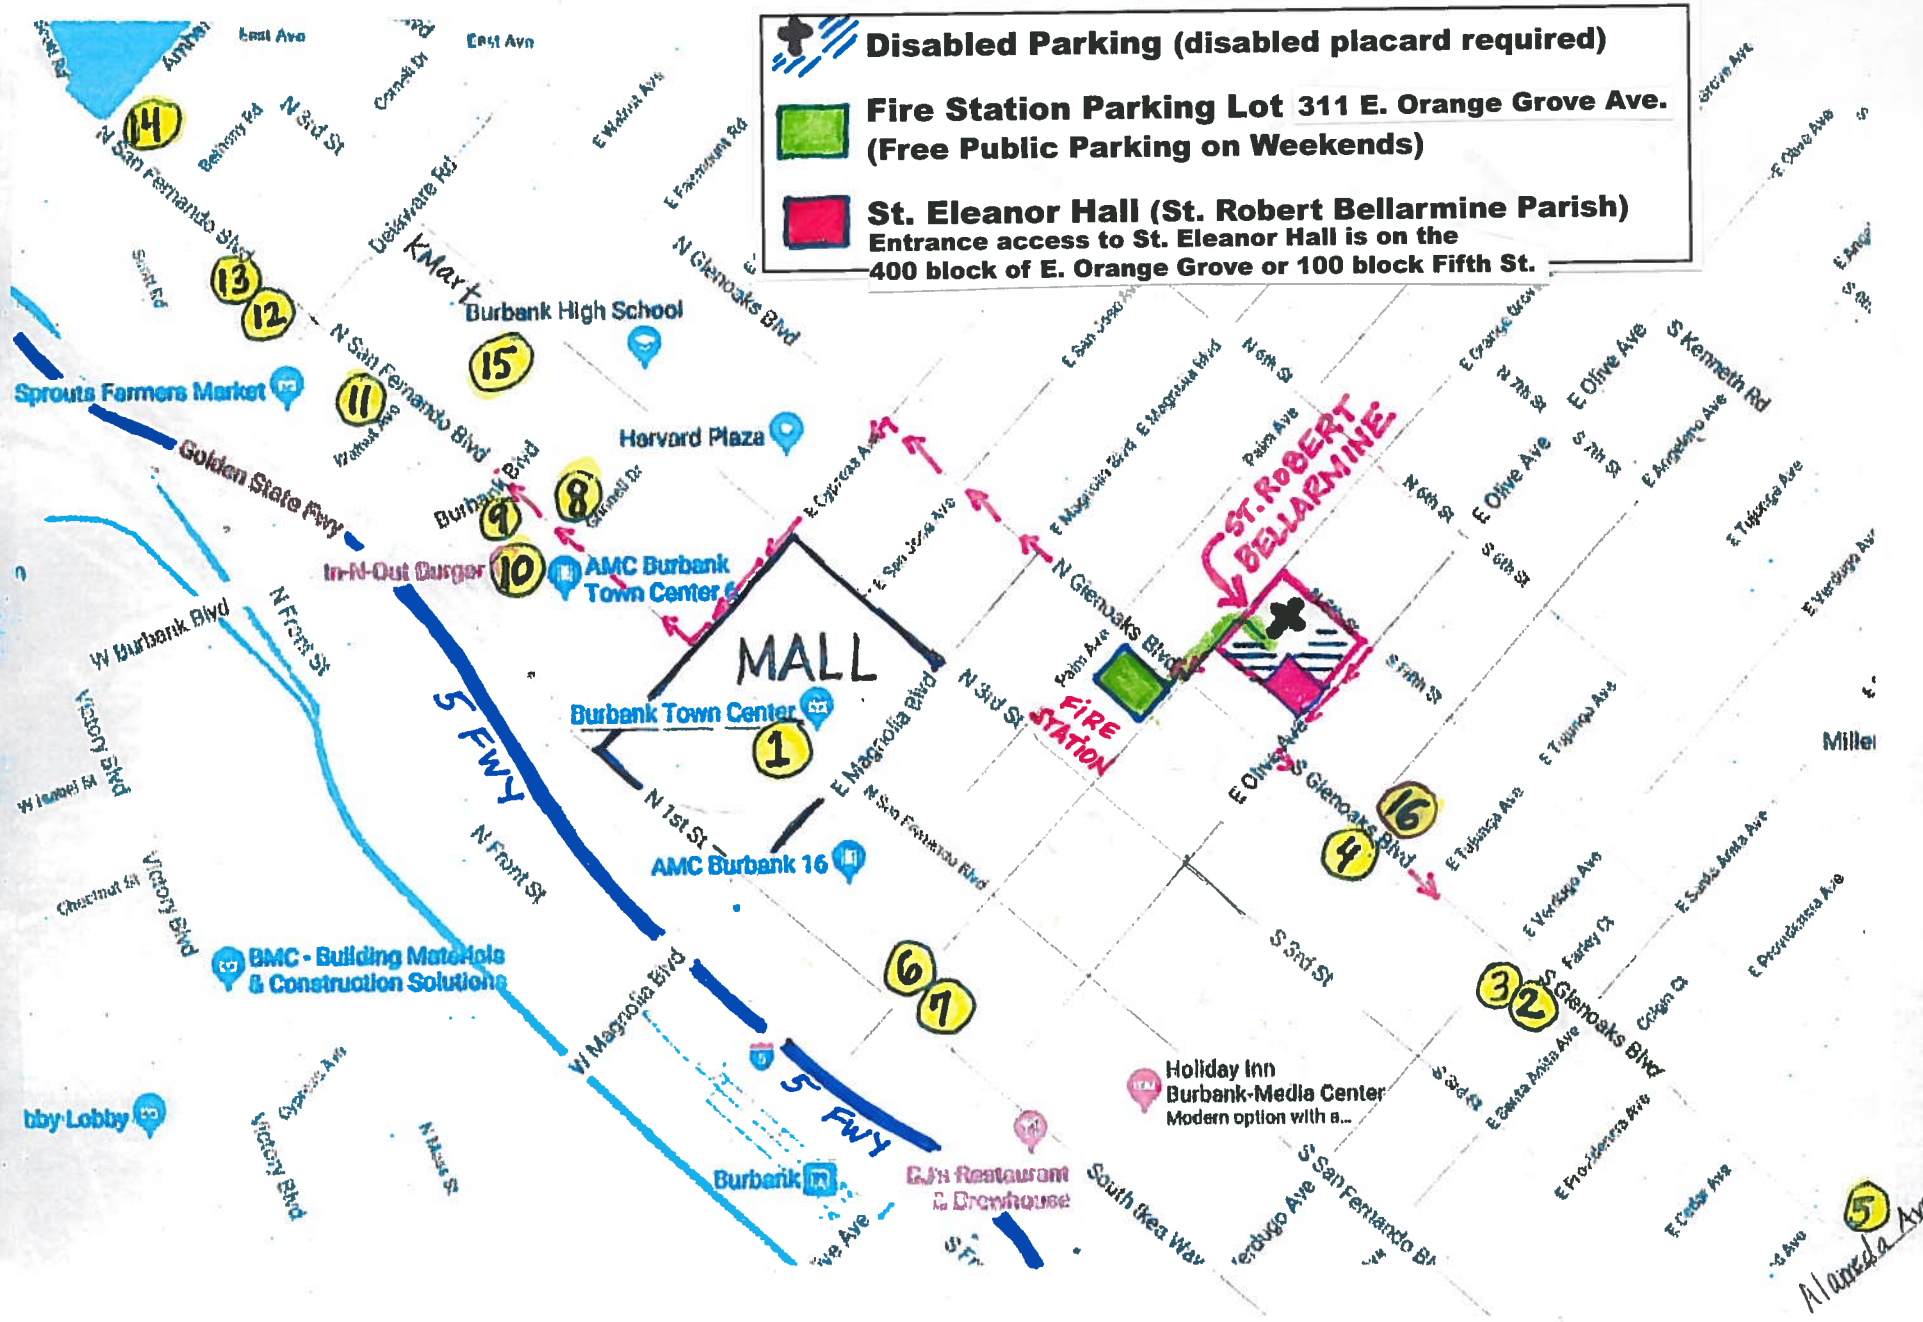

DINING OPTIONS

1. Burbank Town Center Mall
201 E. Magnolia Blvd. Food Court (1st Floor)
2. Gus' Fried Chicken, 509 S. Glenoaks (sit down)
3. Subway, 401 S. Glenoaks Blvd.
4. Foster's Freeze, 201 S. Glenoaks
5. Del Taco, 2101 W. Glenoaks (at Alameda Ave)

6. Islands, 101 E Orange Grove Ave (sit down)
7. Wood Ranch, 110 N. First Street (sit down)
8. Corner Bakery Cafe, 800 N. San Fernando Bl.
9. Jersey Mike's Sub, 875 N San Fernando Blvd
10. In-N-Out Burger, 761 First Street

11. IHOP, 913 N San Fernando Blvd
12. Taco Bell, 1115 N San Fernando Blvd
13. McDonald's, 1127 N San Fernando Blvd
14. Carl's Jr., 1320 N San Fernando Blvd
15. Subway, 968 N. San Fernando Bl (near Kmart)
16. Dunkin' Donuts, 200 S. Glenoaks Blvd.

Disabled Parking (disabled placard required)

Fire Station Parking Lot 311 E. Orange Grove Ave. (Free Public Parking on Weekends)

St. Eleanor Hall (St. Robert Bellarmine Parish)
Entrance access to St. Eleanor Hall is on the 400 block of E. Orange Grove or 100 block Fifth St.